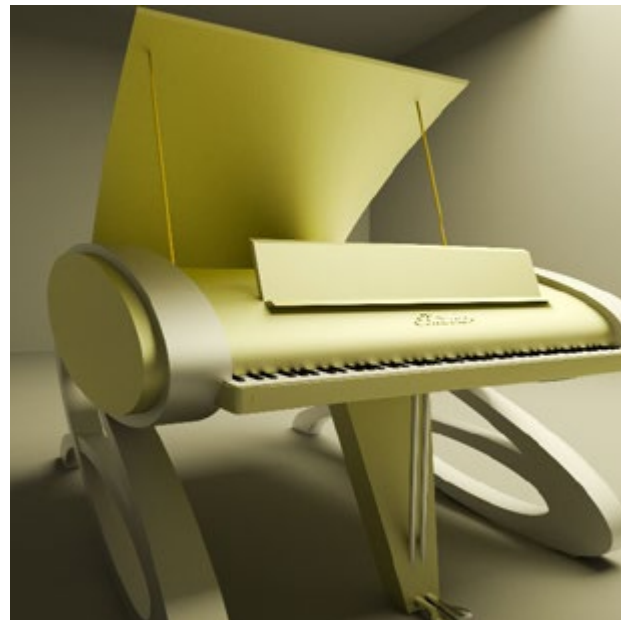

LUCID
INFINITY