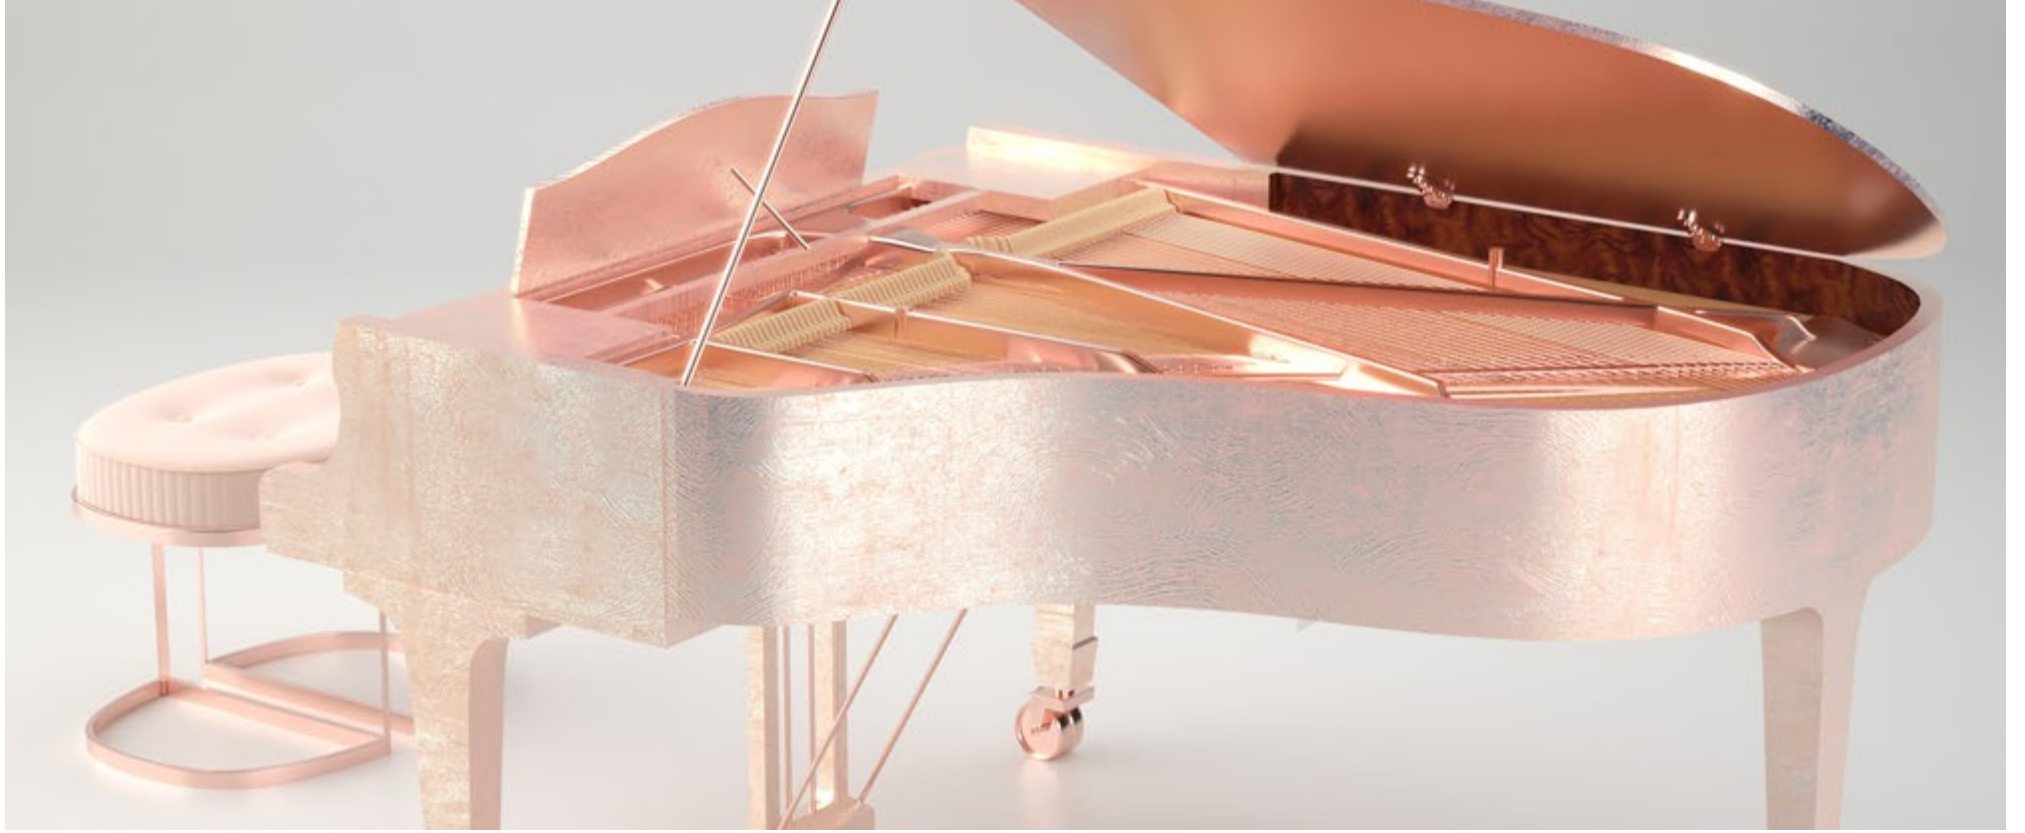

LUCID
ENZO CRYSTAL

LUCID
G O L D L E A F

Imperial Prestige

The ethereal beauty of Gold-leafing has been worshiped since antiquity. The golden gleam of the surface elevates a gilded object into the realm of a treasure. The timeless classic shape of a perfectly proportioned Blüthner grand piano comes alive in a new way, covered entirely by a 24K Gold leaf. The intricate patterns of a hand-applied leafing are unique and inimitable, catching the light in their golden splendor. The gilding of the body matches the gold of the iron plate, creating an ultimate vision in gold. Like a crown jewel, Gold Leaf will astonish anyone who enters the space where it resides. Gold Leaf is available in all standard grand piano sizes.

Platinum leaf

For those who desire absolute luxury that transcends what is thought to be possible we have Platinum. Hand-applied platinum leafing is the most precious material to cover the piano with. Unlike silver, platinum does not tarnish over time so Platinum Leaf will bathe eternally in its silver glow. The classic shape of the body looks poetic and modern in a cool sheen of platinum leaf. This ultimate jewel of a piano is at once simple and lavish, understated, and awe-inspiring. Platinum Leaf is available in all standard grand piano sizes. Contact us for certain customization options.