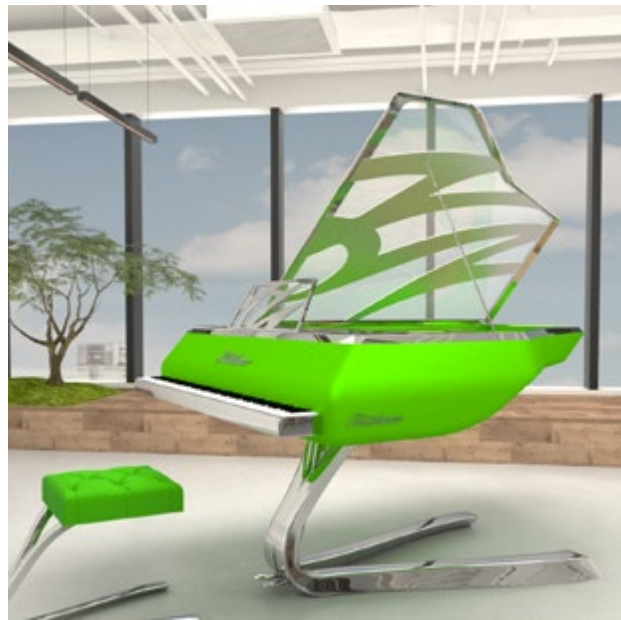

LUCID
BUTTERFLY

LUCID
ENZO

Innovative Design and Revolutionary Materials

A pianoforte mounted on a two-pronged metal pedestal, elegantly curved and splayed like a V-toed aeronautic sculpture. An artful combination of innovative design and revolutionary materials. The simplicity and purity of design are exemplified by this futuristic grand piano at rest, a piece of art.