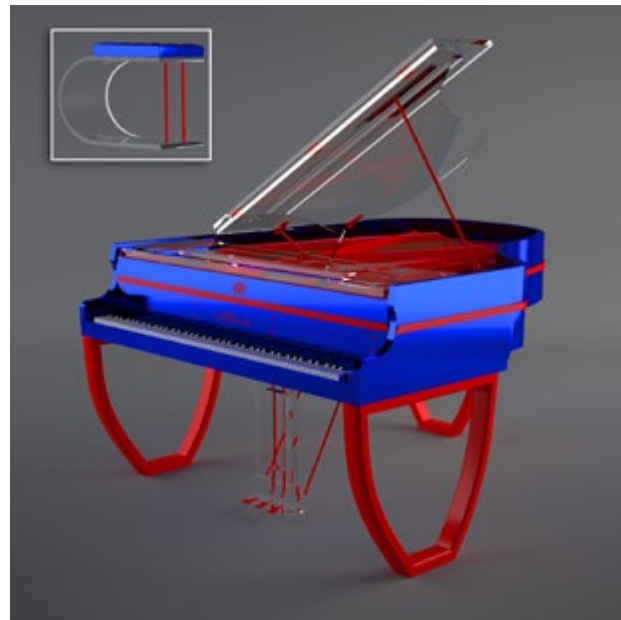

LUCID
ELEGANCE
PANORAMIC & EXTREME

LUCID

T I A R A E L E G A N C E

Modern Piazza

This unique semi-transparent modern grand piano features a special curved V-shape leg design that adds stability as well as modern piazza. Realized in mixed materials the wooden rim (the body) can be finished in the veneer and/or color of your choosing. The new design element is a precious metal strip that traces the circumference of the piano's body, the TIARA. The TIARA can be made of chrome, gold or rose gold. Acrylic lid exposes the remarkable beauty of the piano action and adds just the right amount of transparency to this customized grand piano so that it refracts the light as the precious stones glisten in the royal tiara.

LUCID
TIARA ELEGANCE

TRANSLUCID
TIARA

TIARA with a Touch of Transparency

New in 2021, a unique piano with a touch of transparency features unique V-shape leg design and traditional wooden body that can be ordered in any color and veneer.