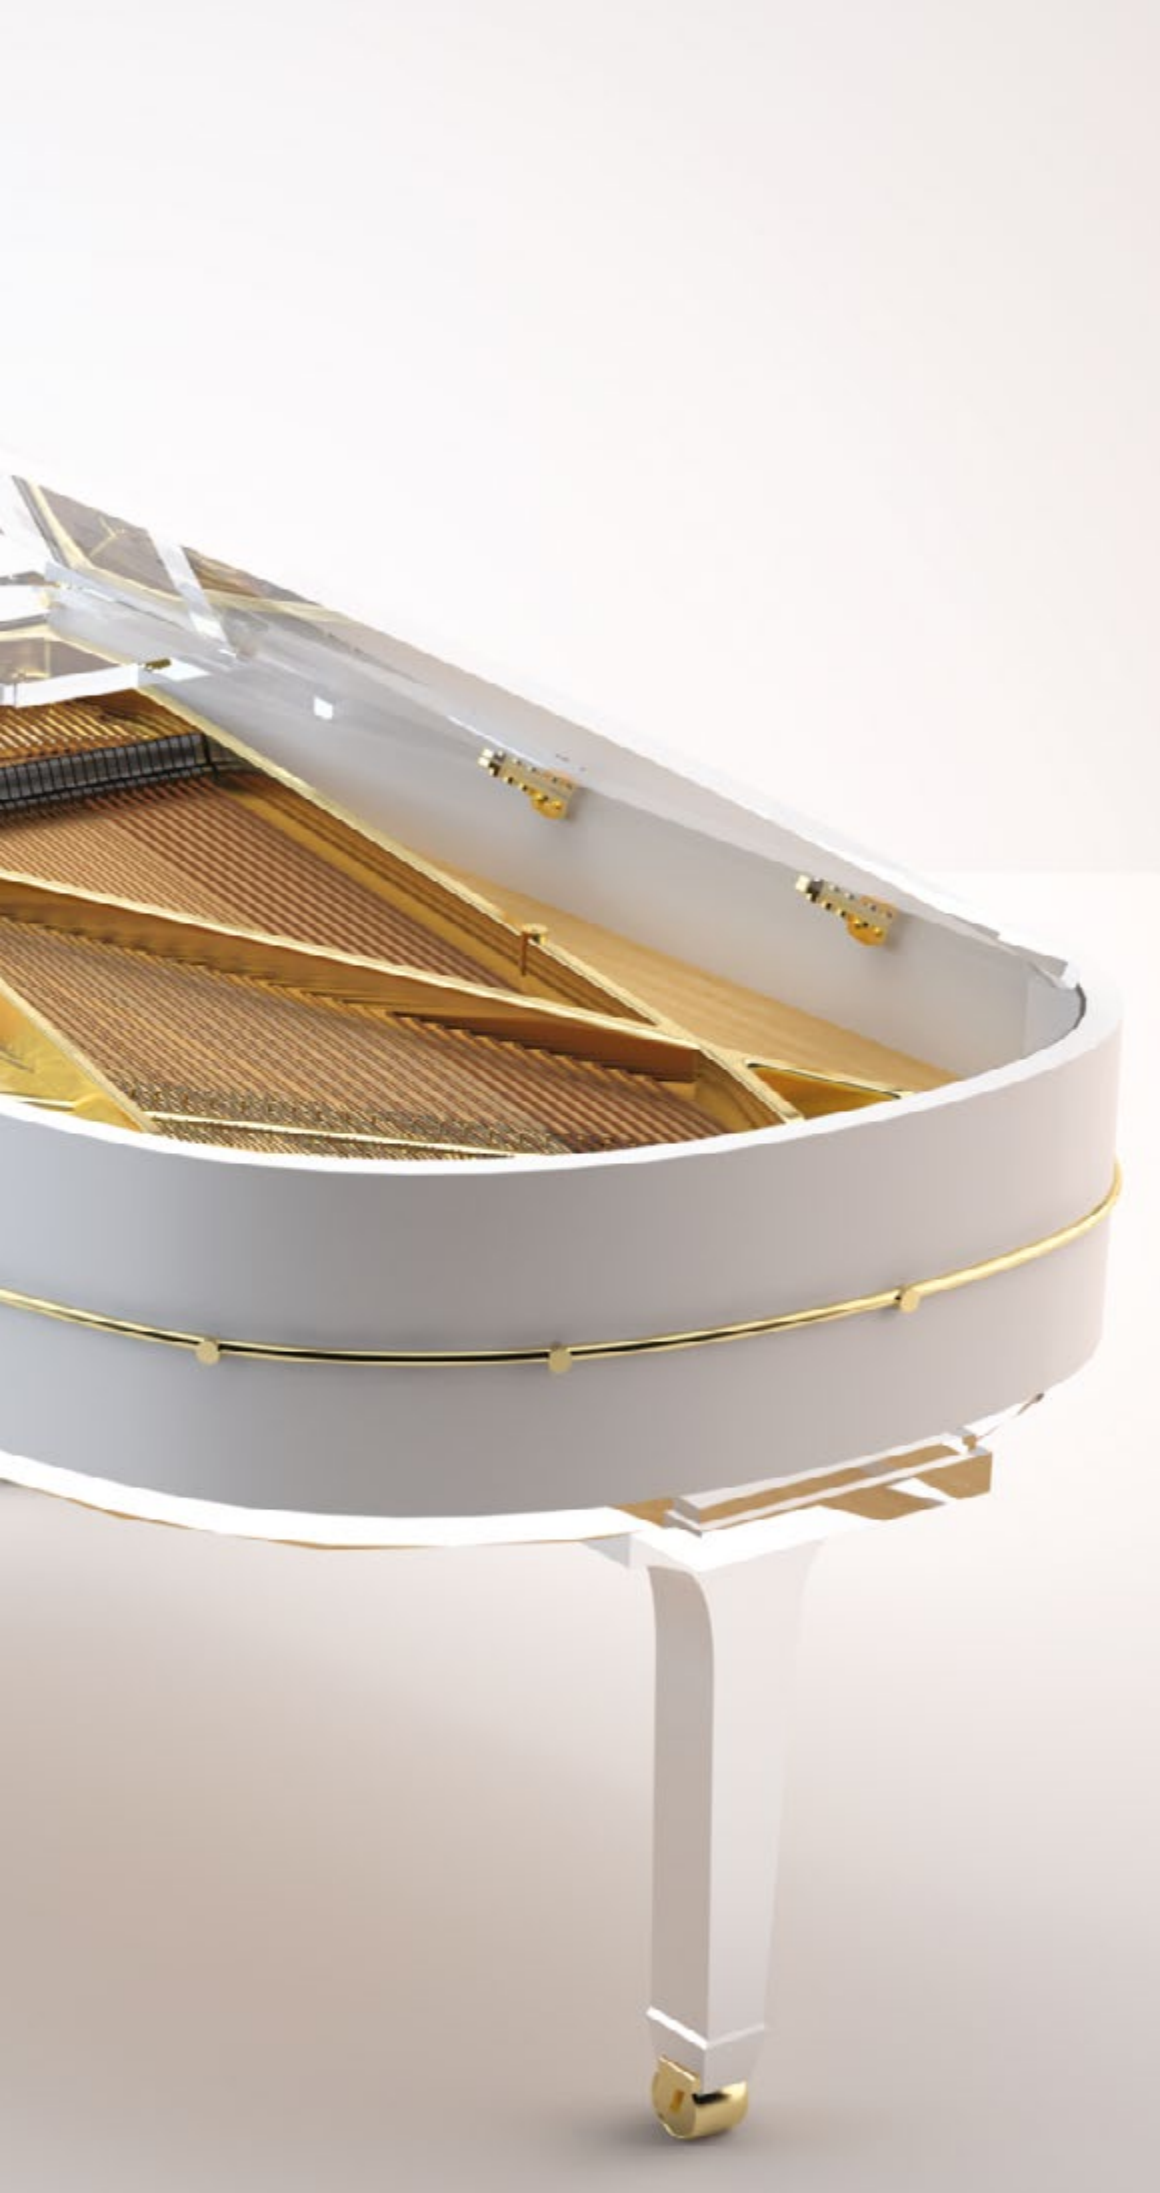

A Touch of Magic Transparency

Modern technology, choice materials, a touch of magic transparency, supervised manufacturing and final quality inspection by German skilled craftsmen guarantees a lasting experience of unrivalled musical excitement.