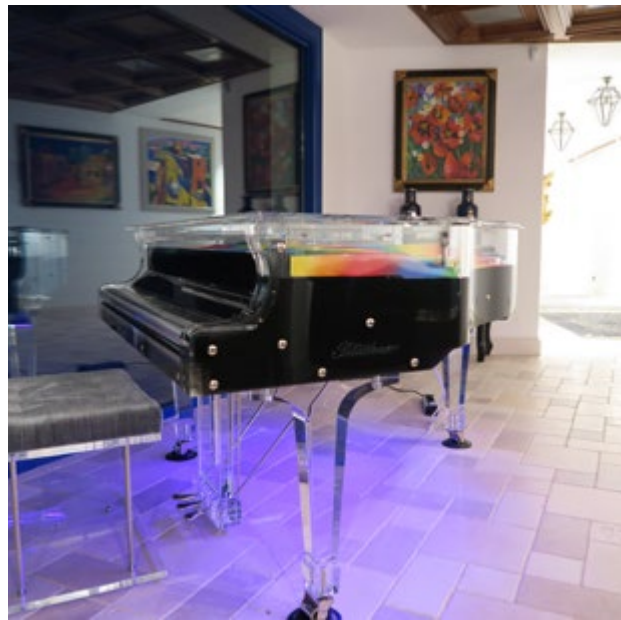

LUCID
ELEGANCE