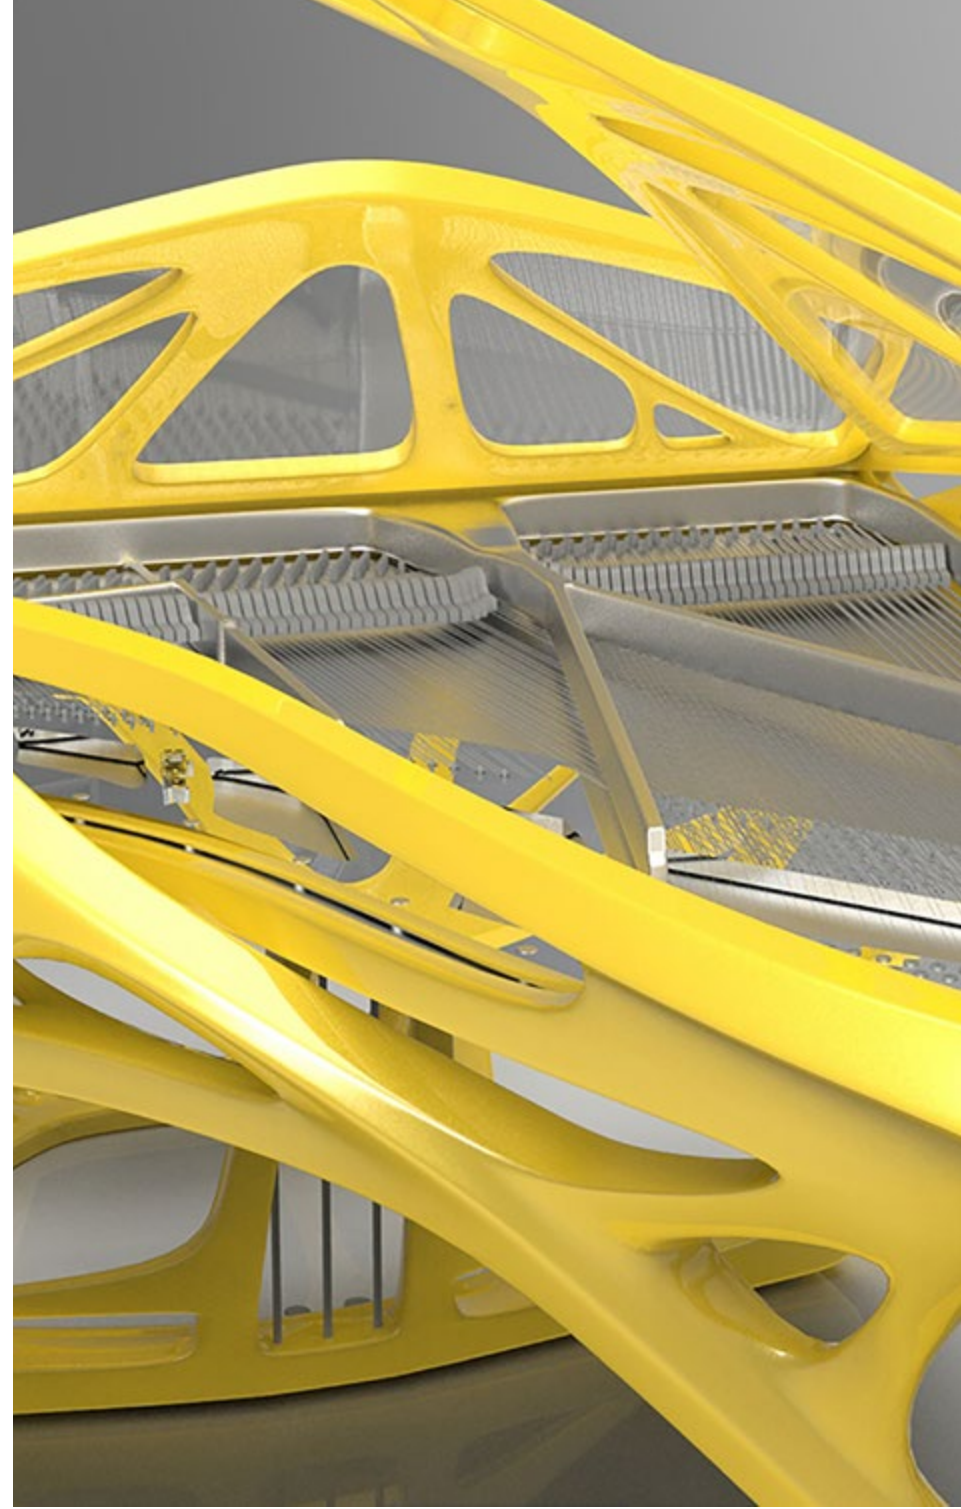

Quintessence of Futuristic Design

Lucid EXO the quintessence of futuristic design and craftsmanship, featuring MONAD Studio's signature 3D forms. The radical three-dimensionality of the EXO creates a sense of futuristic opulence highlighted by the seamless, fluid elegance of the sculptural EXO skeleton that frames the Grand Piano's instrumental core. Its radical new forms invoke a sense of arresting elegance, blending cutting-edge 3D technology with Blüthner Pianoforte Fabrik sonic expertise.