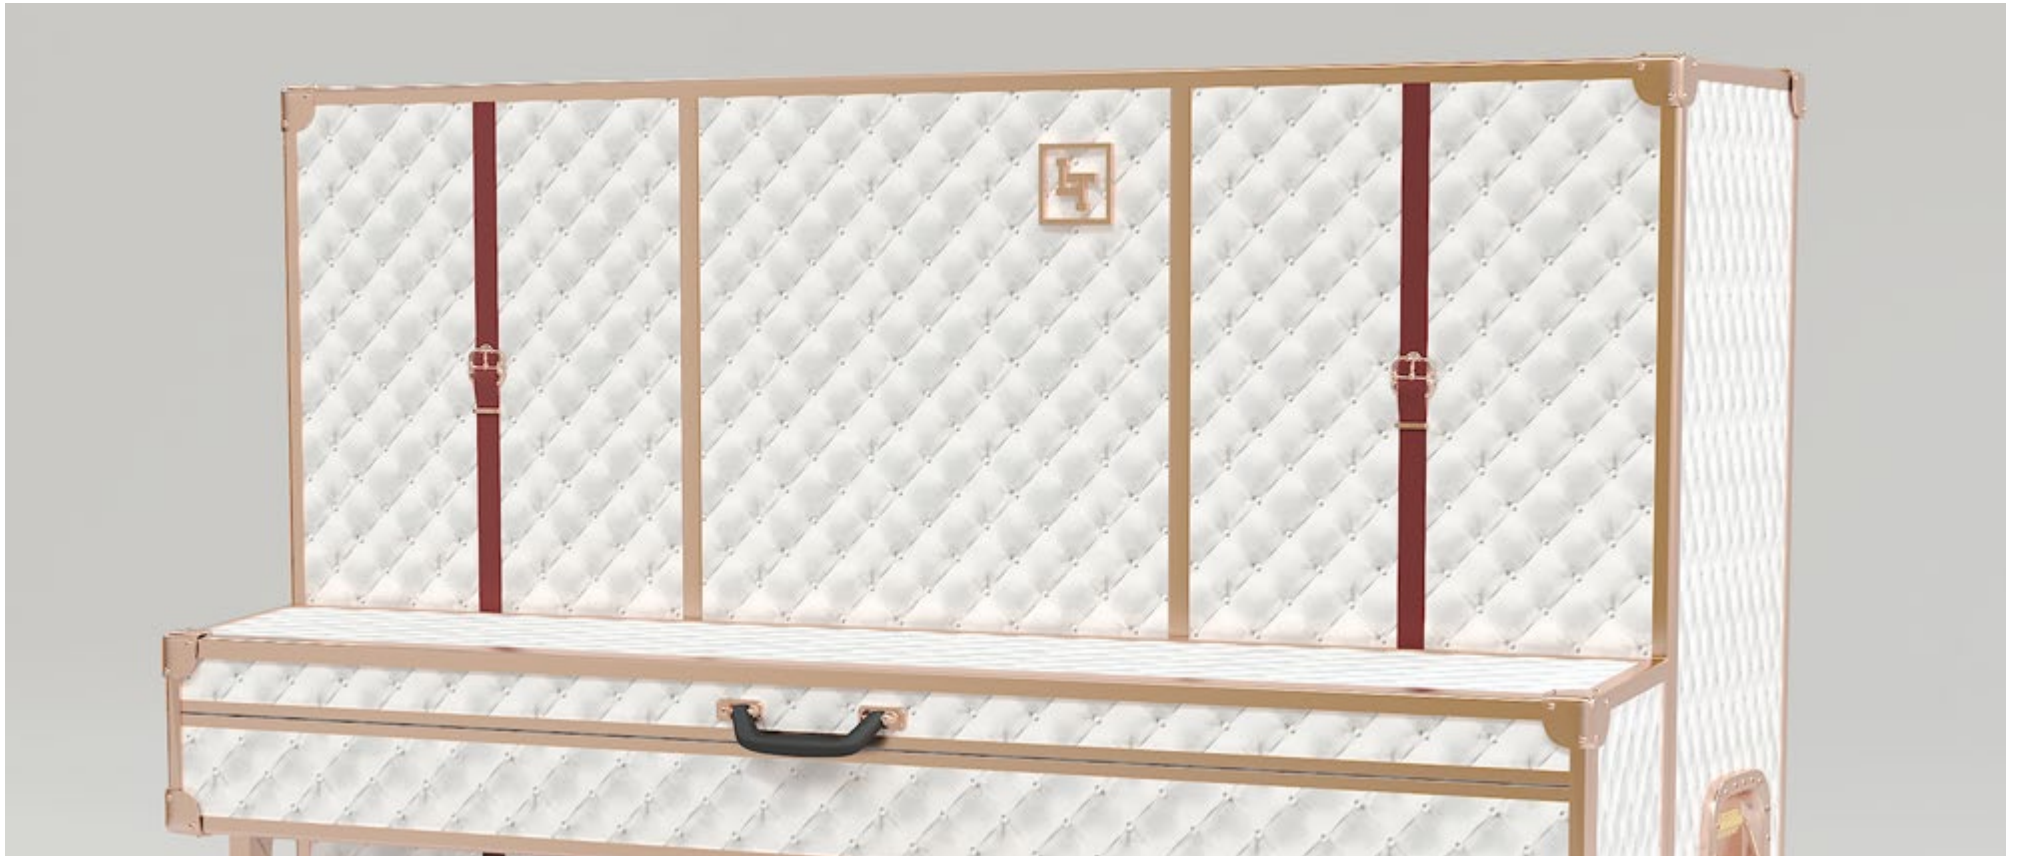

TRAVELLER UPRIGHT