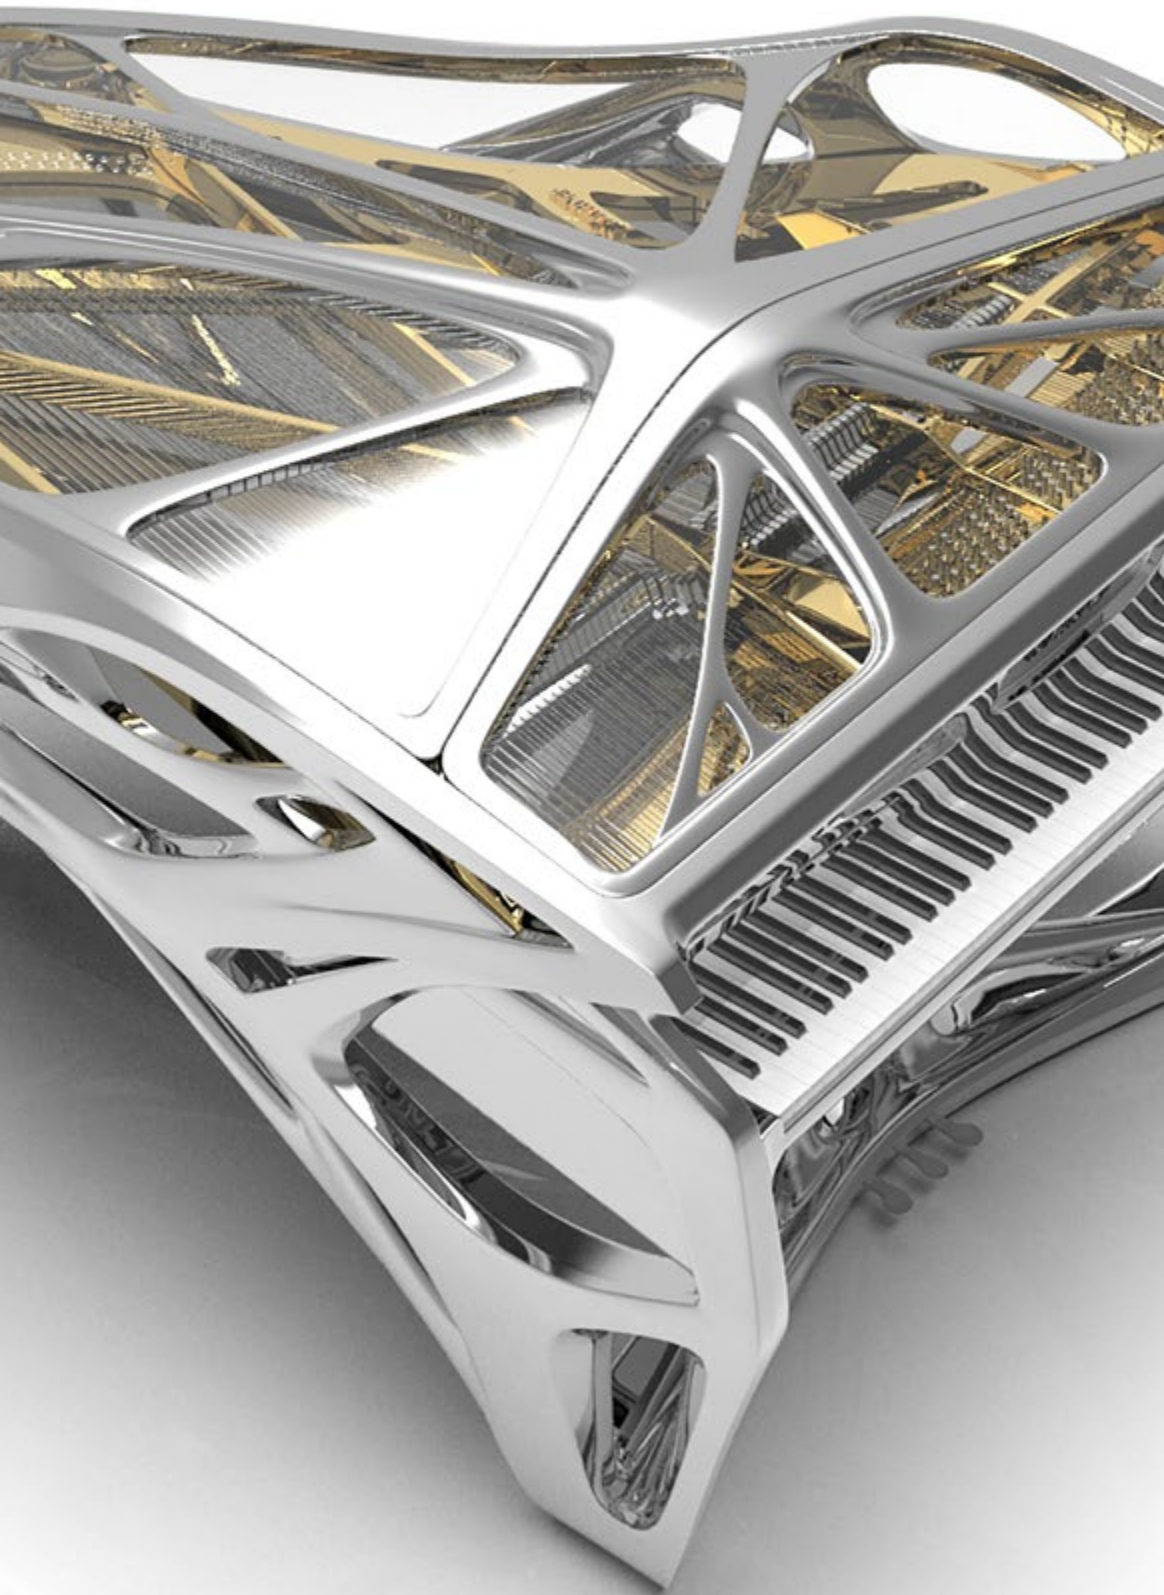

Quintessence of Futuristic Design

Lucid EXO the quintessence of futuristic design and craftsmanship, featuring MONAD Studio's signature 3D forms. The radical three-dimensionality of the EXO creates a sense of futuristic opulence highlighted by the seamless, fluid elegance of the sculptural EXO skeleton that frames the Grand Piano's instrumental core. Its radical new forms invoke a sense of arresting elegance, blending cutting-edge 3D technology with Blüthner Pianoforte Fabrik sonic expertise.