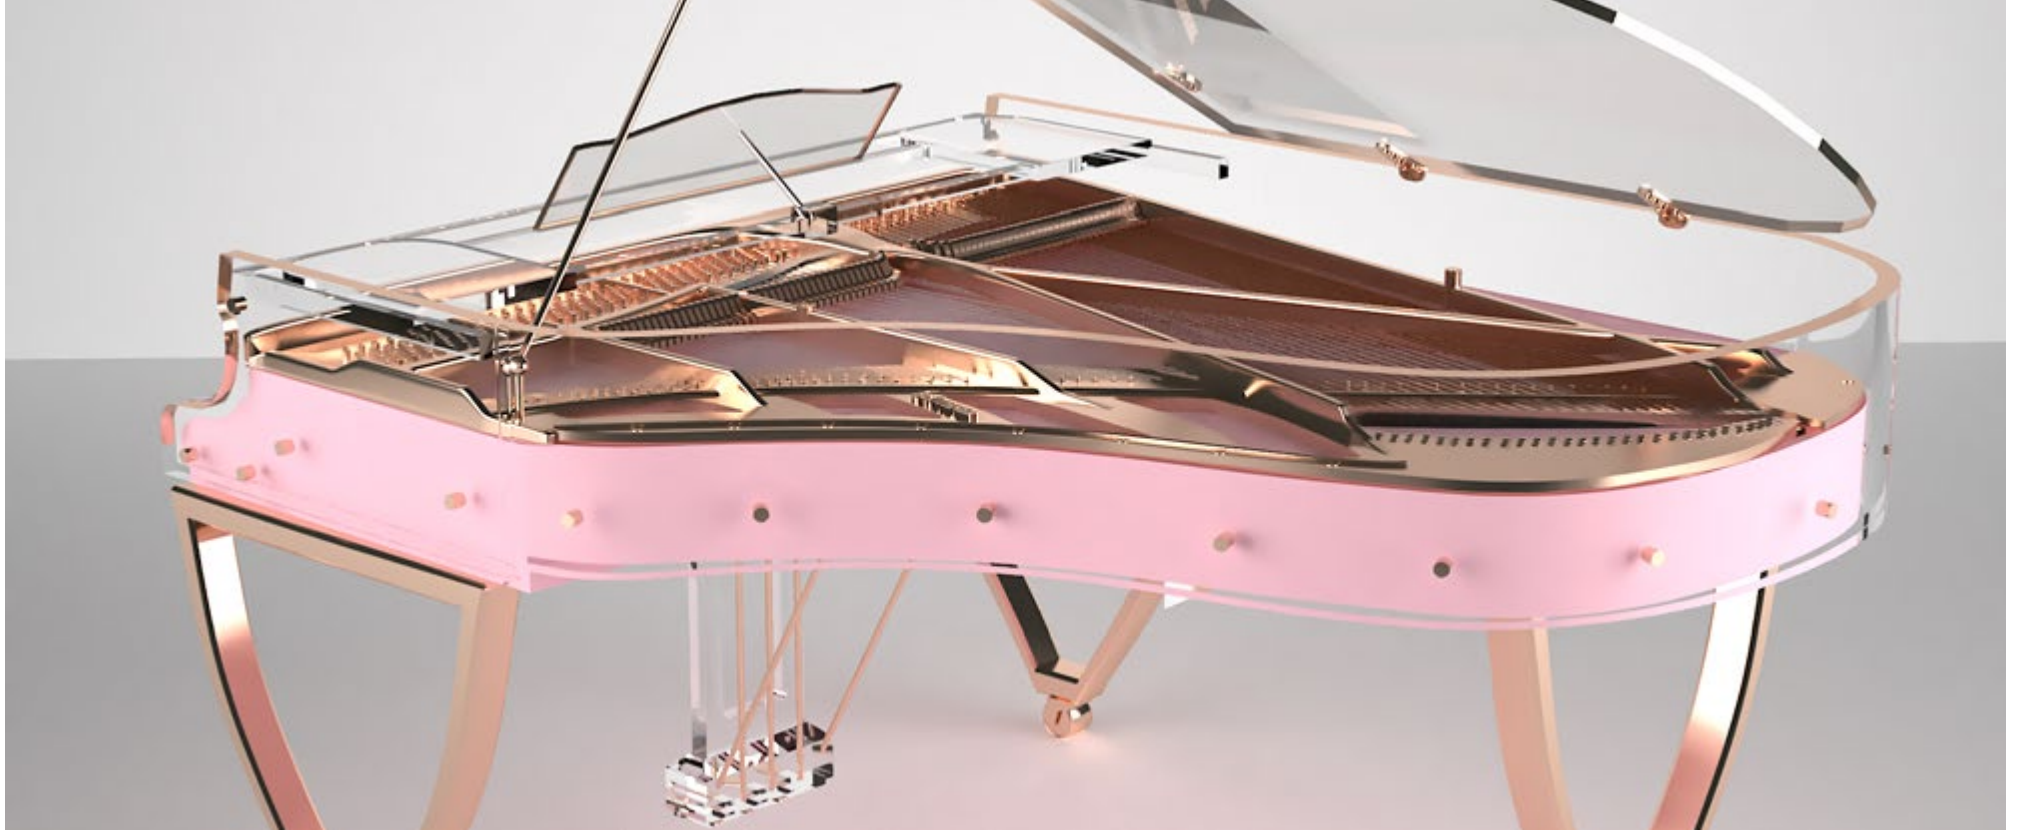

E L E G A N C E

The Glamorous side of Elegance

An iconic grade grand piano that can be customized with the most exclusive selection of high gloss polyester colors or veneer finishes in a semi-transparent version with a matching frame and soundboard color.

LUCID
ELEGANCE
PANORAMIC & EXTREME

LUCID

T I A R A E L E G A N C E

Modern Piazza

This unique semi-transparent modern grand piano features a special curved V-shape leg design that adds stability as well as modern piazza. Realized in mixed materials the wooden rim (the body) can be finished in the veneer and/or color of your choosing. The new design element is a precious metal strip that traces the circumference of the piano's body, the TIARA. The TIARA can be made of chrome, gold or rose gold. Acrylic lid exposes the remarkable beauty of the piano action and adds just the right amount of transparency to this customized grand piano so that it refracts the light as the precious stones glisten in the royal tiara.

LUCID
TIARA ELEGANCE

TRANSLUCID
TIARA

TIARA with a Touch of Transparency

New in 2021, a unique piano with a touch of transparency features unique V-shape leg design and traditional wooden body that can be ordered in any color and veneer.