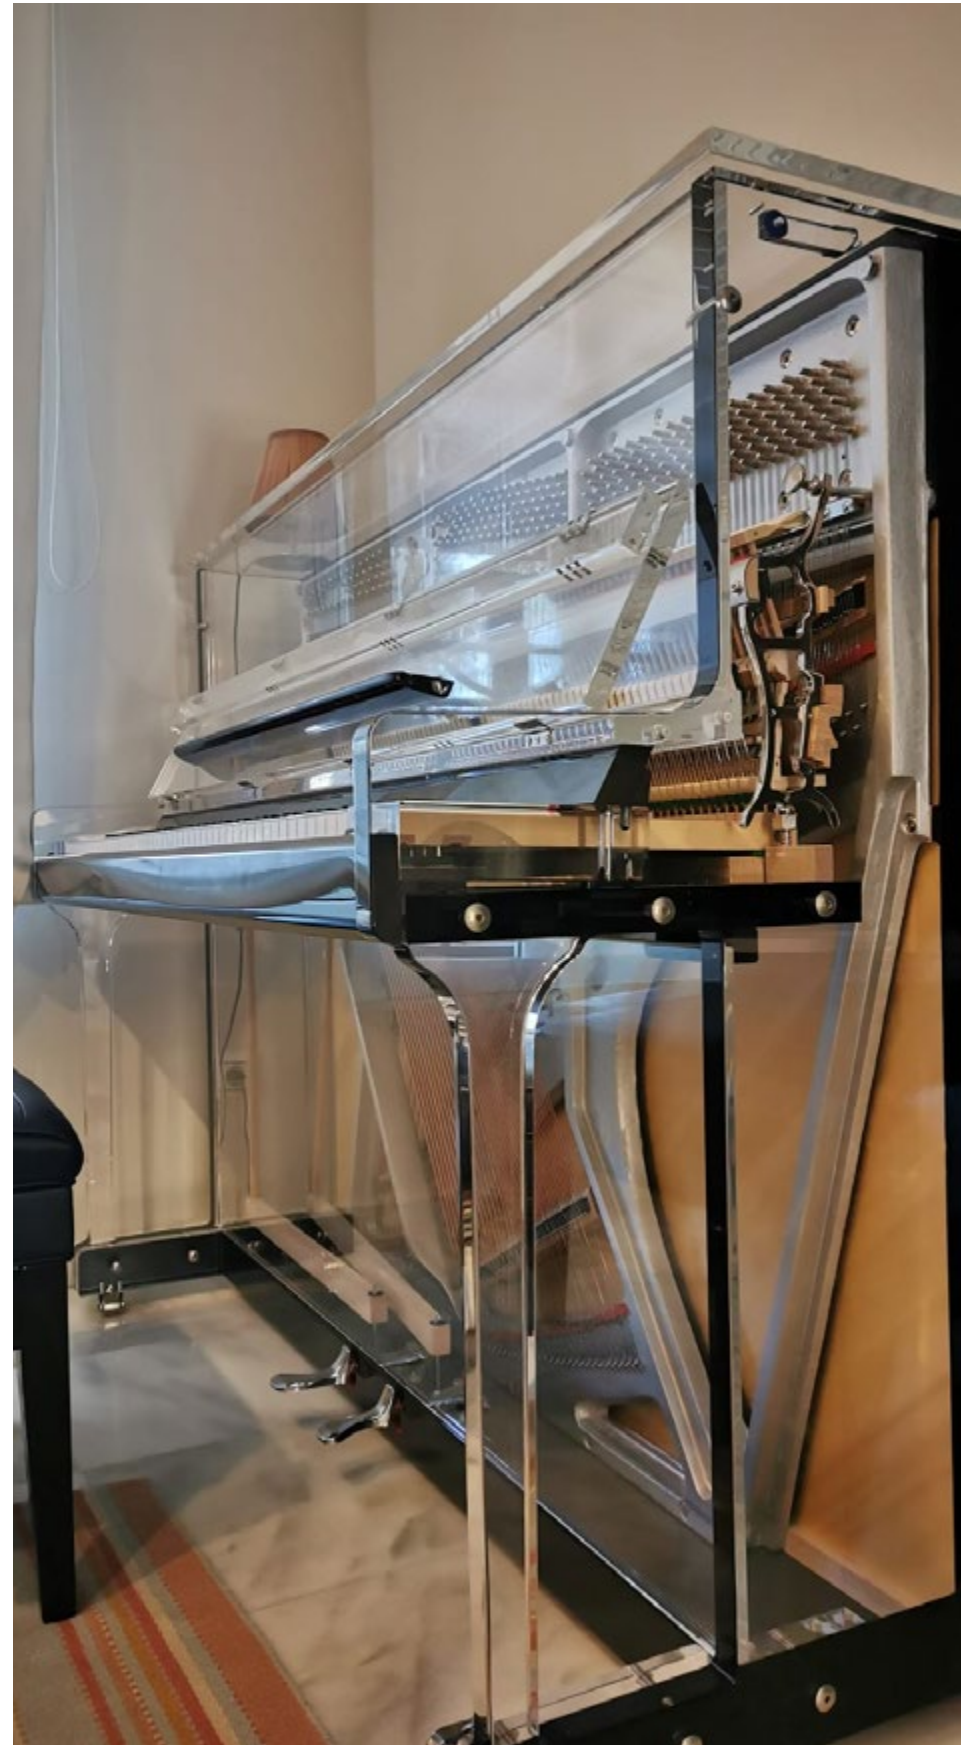

LUCID
EXO

LUCID

i D y l l i c

U P R I G H T

An Exquisite Sculptured Upright

This Lucid iDyllic fully transparent Upright piano exposes every movement of the components hidden inside so to enjoy the marvels of this exceptional Haessler manufactured Pianoforte.