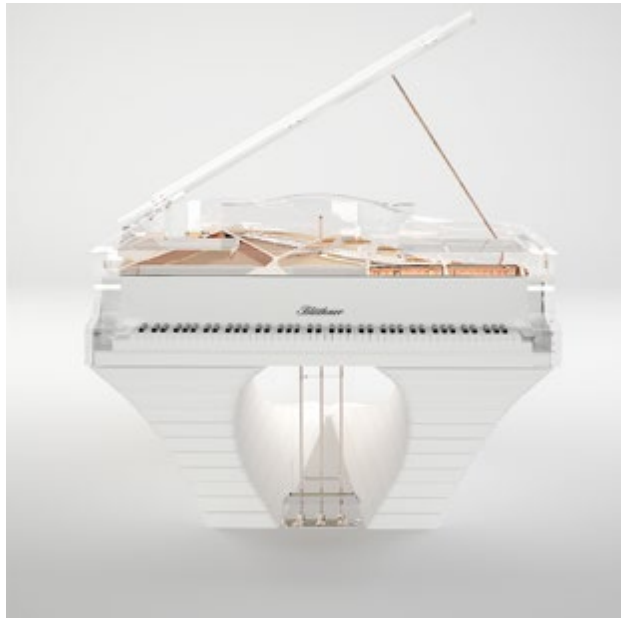

LUCID
INFINITY

LUCID
LEGACY

Exceptional Amazing and Exquisite

Legacy is an evolution of our best-selling Elegance model. The perfect semi-transparent body is wrapped in crystal clear acrylic. With a transparent lid and music stand, it is the lower part of Legacy that makes a bold statement. A stunning pedestal replaces traditional legs, giving Legacy a 'lift' with its wave-like shape. Floating in the air the tail of the piano now resembles the stern of the ship, which is echoed in the beautiful design of the matching bench. The composite material pedestal parts in the center so make room for acrylic pedal lyre as well as light passage, creating a modernist piano of your dreams.