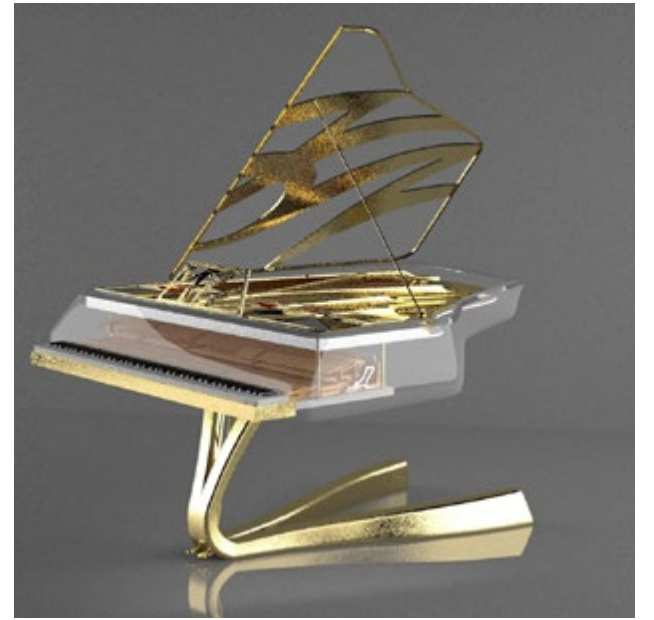

LUCID
ENZO

LUCID

ENZO CRYSTAL

Technology and Futurism

If you like technology and futurism – look no further. Enzo Crystal takes minimalism to the new heights by disappearing into the air right before your eyes. Already super sleek shape of Enzo acquires a magical weightlessness when realized in Evonik acrylic – the best in the world. patented soundboard attachment technology makes Enzo Crystal the most transparent piano in the world